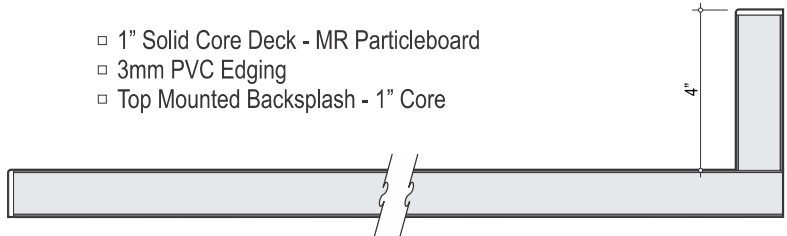

C1110

Available Depths:
24-1/2"
29-1/2"

- ☐ 1" Solid Core Deck - MR Particleboard
- ☐ 3mm PVC Edging
- ☐ Top Mounted Backsplash - 1" Core