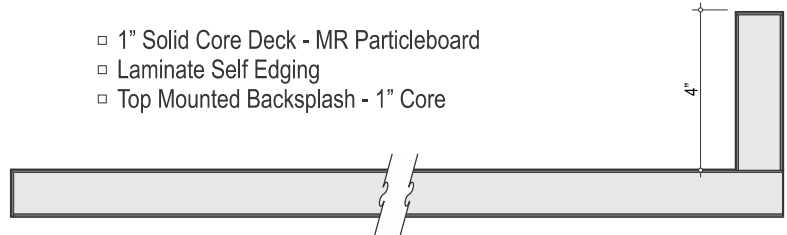

## C1110

Available Depths:  
24-1/2"  
29-1/2"

- 1" Solid Core Deck - MR Particleboard
- 3mm PVC Edging
- Top Mounted Backsplash - 1" Core

## C1111

Available Depths:  
24-1/2"  
29-1/2"

- 1" Solid Core Deck - MR Particleboard
- Laminate Self Edging
- Top Mounted Backsplash - 1" Core