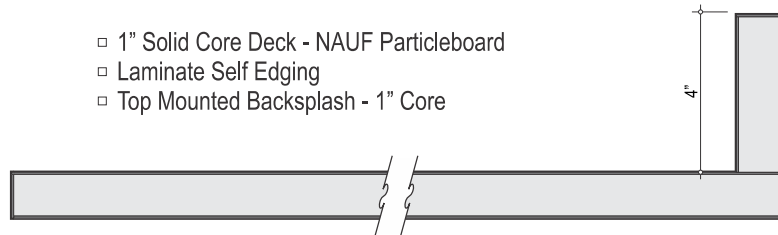

C1311

Available
Depths:
24-1/2"
29-1/2"

- ☐ 1" Solid Core Deck - NAUF Particleboard
- ☐ Laminate Self Edging
- ☐ Top Mounted Backsplash - 1" Core