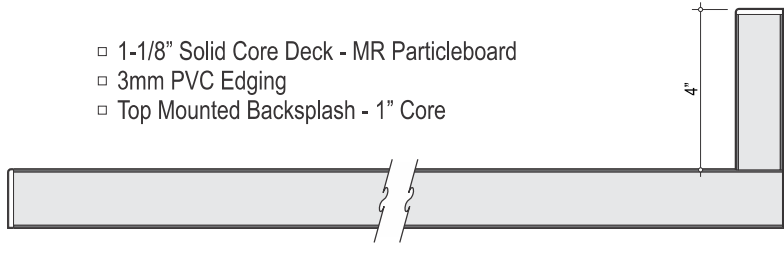

**C2101**

Available Depths:  
24-1/2"  
29-1/2"

- 1-1/8" Solid Core Deck - MR Particleboard
- Laminate Self Edging
- Backsplash Not Included

**C2110**

Available Depths:  
24-1/2"  
29-1/2"

- 1-1/8" Solid Core Deck - MR Particleboard
- 3mm PVC Edging
- Top Mounted Backsplash - 1" Core