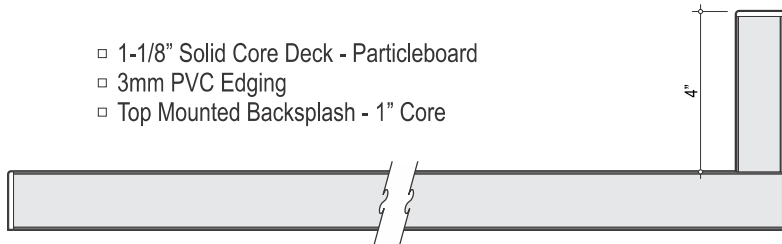

C2010

Available
Depths:
24-1/2"
29-1/2"

- ☐ 1-1/8" Solid Core Deck - Particleboard
- ☐ 3mm PVC Edging
- ☐ Top Mounted Backsplash - 1" Core