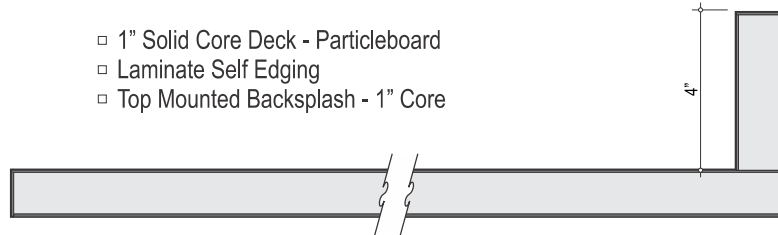

## C1001

Available  
Depths:  
24-1/2"  
29-1/2"

- 1" Solid Core Deck - Particleboard
- Laminate Self Edging
- Backsplash Not Included

## C1010

Available  
Depths:  
24-1/2"  
29-1/2"

- 1" Solid Core Deck - Particleboard
- 3mm PVC Edging
- Top Mounted Backsplash - 1" Core

## C1011

Available  
Depths:  
24-1/2"  
29-1/2"

- 1" Solid Core Deck - Particleboard
- Laminate Self Edging
- Top Mounted Backsplash - 1" Core