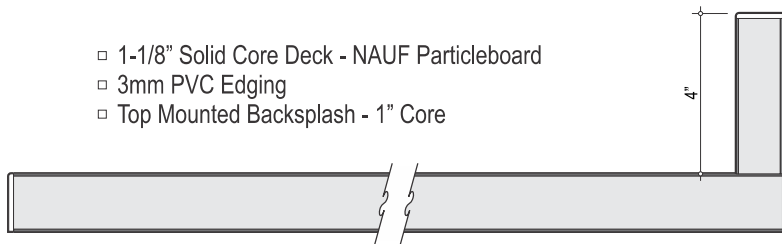

**C2301**

Available  
 Depths:  
 24-1/2"  
 29-1/2"

- 1-1/8" Solid Core Deck - NAUF Particleboard
- Laminate Self Edging
- Backsplash Not Included

**C2310**

Available  
 Depths:  
 24-1/2"  
 29-1/2"

- 1-1/8" Solid Core Deck - NAUF Particleboard
- 3mm PVC Edging
- Top Mounted Backsplash - 1" Core