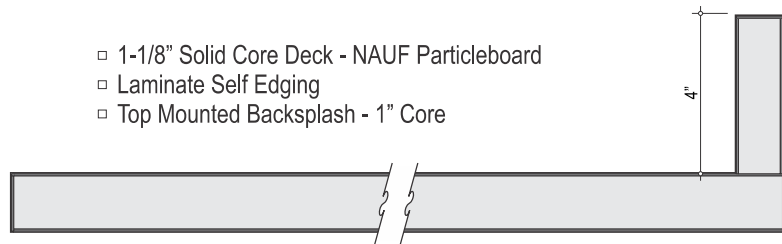

**C2301**

Available  
 Depths:  
 24-1/2"  
 29-1/2"

- 1-1/8" Solid Core Deck - NAUF Particleboard
- Laminate Self Edging
- Backsplash Not Included

**C2310**

Available  
 Depths:  
 24-1/2"  
 29-1/2"

- 1-1/8" Solid Core Deck - NAUF Particleboard
- 3mm PVC Edging
- Top Mounted Backsplash - 1" Core

**C2311**

Available  
 Depths:  
 24-1/2"  
 29-1/2"

- 1-1/8" Solid Core Deck - NAUF Particleboard
- Laminate Self Edging
- Top Mounted Backsplash - 1" Core

**C2350**

Available  
 Depths:  
 25"  
 30"  
 49"  
 60"