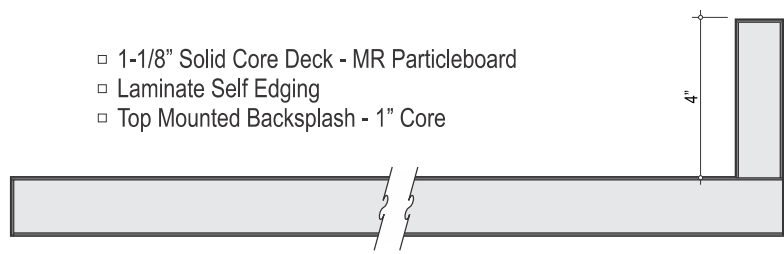

C2111

Available Depths:
24-1/2"
29-1/2"

- ☐ 1-1/8" Solid Core Deck - MR Particleboard
- ☐ Laminate Self Edging
- ☐ Top Mounted Backsplash - 1" Core