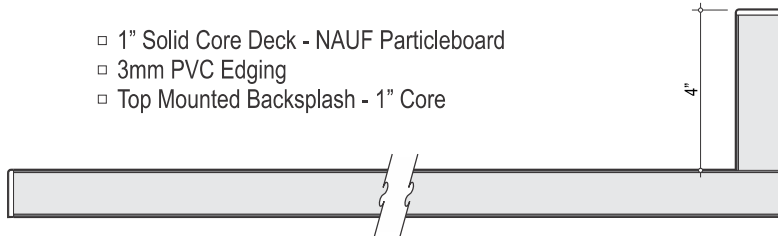

C1310

Available
Depths:
24-1/2"
29-1/2"

- ☐ 1" Solid Core Deck - NAUF Particleboard
- ☐ 3mm PVC Edging
- ☐ Top Mounted Backsplash - 1" Core