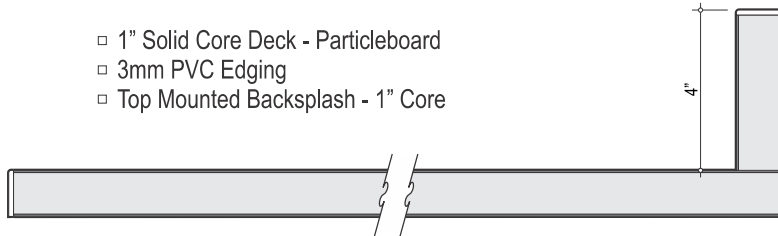

## C1000

Available  
Depths:  
24-1/2"  
29-1/2"

- 1" Solid Core Deck - Particleboard
- 3mm PVC Edging
- Backsplash Not Included

## C1001

Available  
Depths:  
24-1/2"  
29-1/2"

- 1" Solid Core Deck - Particleboard
- Laminate Self Edging
- Backsplash Not Included

## C1010

Available  
Depths:  
24-1/2"  
29-1/2"

- 1" Solid Core Deck - Particleboard
- 3mm PVC Edging
- Top Mounted Backsplash - 1" Core

## C1011

Available  
Depths:  
24-1/2"  
29-1/2"

- 1" Solid Core Deck - Particleboard
- Laminate Self Edging
- Top Mounted Backsplash - 1" Core