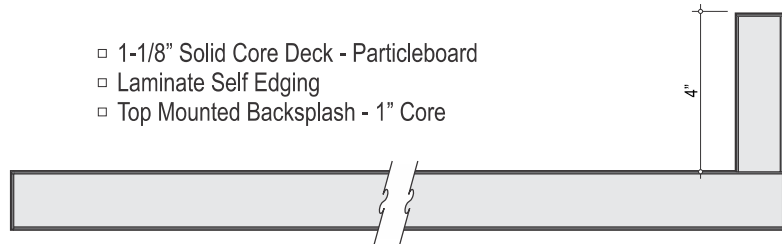

C2011

Available
Depths:
24-1/2"
29-1/2"

- ☐ 1-1/8" Solid Core Deck - Particleboard
- ☐ Laminate Self Edging
- ☐ Top Mounted Backsplash - 1" Core